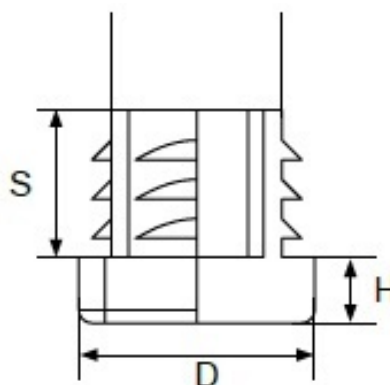

Mål **ALDRIG** indvendigt på røret for at finde den rigtige størrelse  
(**DO NOT** measure the inside diameter of the tube)

Brug tommestok, lineal eller skydelære  
(Use a ruler or caliper to get the most accurate dimensions)

Brug **IKKE** målebånd  
(**DO NOT** use a tape measure)

Color	D diameter	S shaft	H height
Black	12 x 12 mm	11,6 mm	4,0 mm
Black	16 x 16 mm	12 mm	5,0 mm
Black	18 x 18 mm	11 mm	5,0 mm
Black	20 x 20 mm	12 mm	5,0 mm
White	20 x 20 mm	12 mm	5,0 mm
Black	22 x 22 mm	14 mm	5,0 mm
Black	25 x 25 mm	13,5 mm	5,0 mm
White	25 x 25 mm	13,5 mm	5,0 mm
Black	30 x 30 mm	13,5 mm	5,0 mm
Black	40 x 40 mm	14 mm	5,0 mm
Black	50 x 50 mm	19 mm	5,0 mm
Black	60 x 60 mm	19 mm	5,0 mm